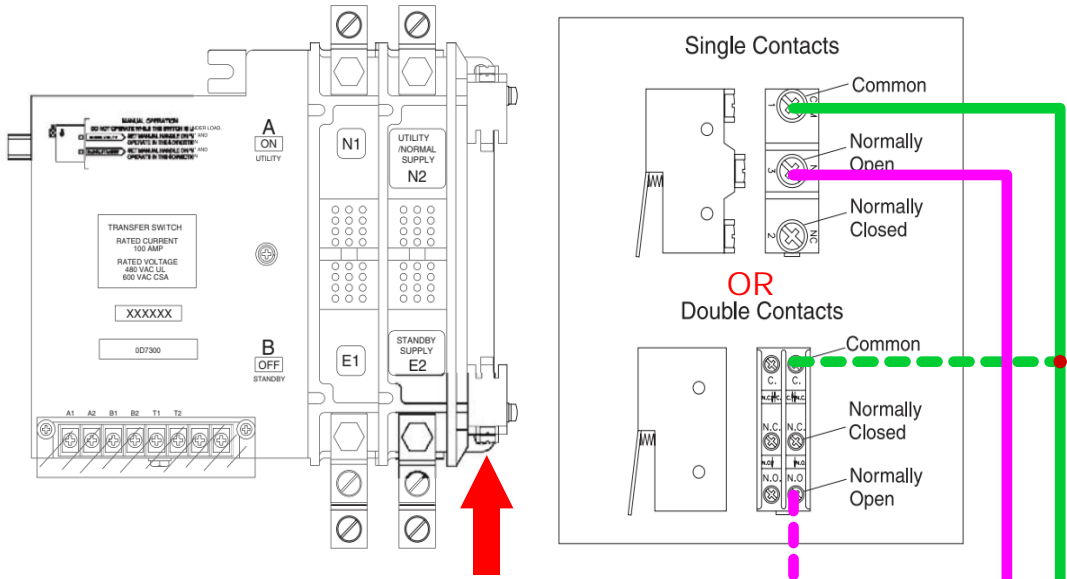

# GTS Transfer Switch

Limit Switch Location

\* Dashed lines for alternate configuration

TITLE: GTS_ATS_Hookup_alt1		REV: 1.0
Company: One Link		Sheet: 1/1
Date: 2023-04-05	Drawn By: Jordan Darabos	