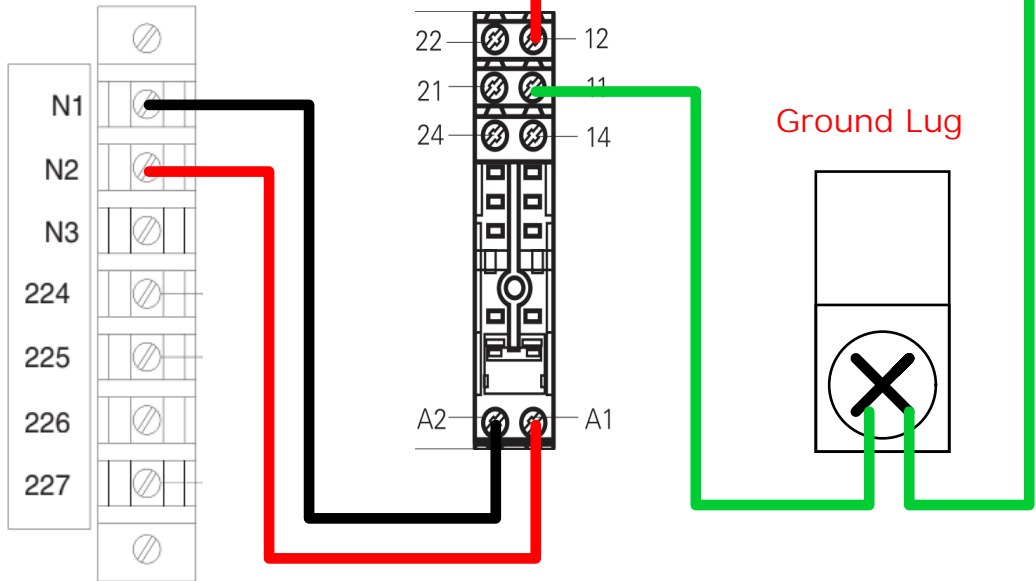

# GTS Transfer Switch

Limit Switch Location

\* Dashed lines for alternate configuration

TITLE: GTS_ATS_Hookup_alt1		REV: 1.0
Company: One Link		Sheet: 1/1
Date: 2023-04-05	Drawn By: Jordan Darabos	